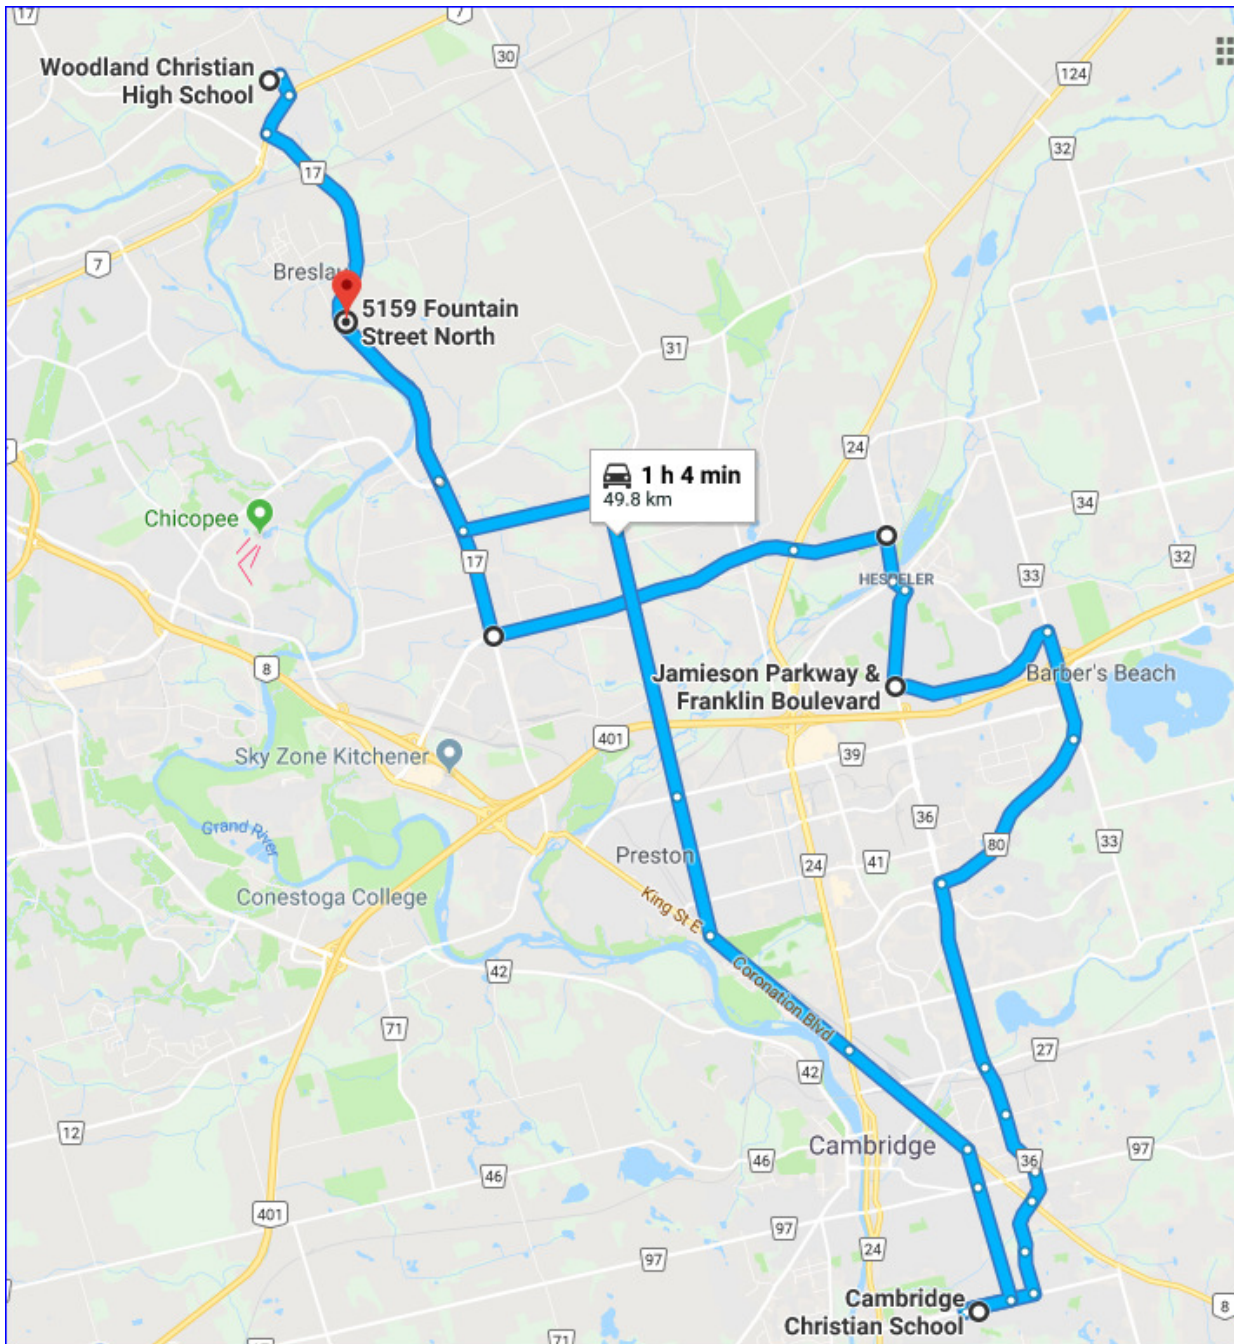

After School Late Bus K/W area

Route:

Hwy 7 / Lackner / Ottawa / Trussler / Ira Needles / Erbsville / Columbia / Westmount / Northfield/Hwy 85

Stops:

Leave WCHS **5:40pm** / Ottawa/Lackner (Plaza) **5:50pm** / Laurentian Hills Christian School **6:05pm** / Ira Needles & Victoria (Plaza) **6:15pm** / Northfield Dr & Weber Plaza **6:30pm** / Arthur St & S. Field (Tim Horton) **6:45pm**

After School Late Bus Listowel/Drayton area

Route:

Spitzig / Durant / Hahn / Hwy 86 / Middlebrook / 8th Line / Wellington Rd 8 / Hwy 23 / Hwy 86

Stops:

Leave WCHS **5:40pm** Drayton CRC 88 Main St **6:20pm** Palmerston (stop TBD) **6:40pm** Listowel Ag Hall **6:55pm**

After School Late Bus Cambridge area

Route:

Hwy 7 / Fountain / Maple Grove / Fisher Mills / Franklin Blvd / Myers Rd / Hwy 24 / Coronation Blvd / Fountain

Stops:

Leave WCHS **5:40pm** Franklin Blvd & Jamieson Pkwy (Woodland Park Plaza) **6:05pm**

Cambridge Christian School **6:20pm** Breslau Bus Parking

After School Late Bus Guelph area

Route:

Hwy7 / CR32 / Paisley Rd / Hanlon Expressway / College Ave / Victoria Rd

Stops:

Leave WCHS **5:40pm** Paisley Rd & Imperial Rd Plaza **5:55pm**