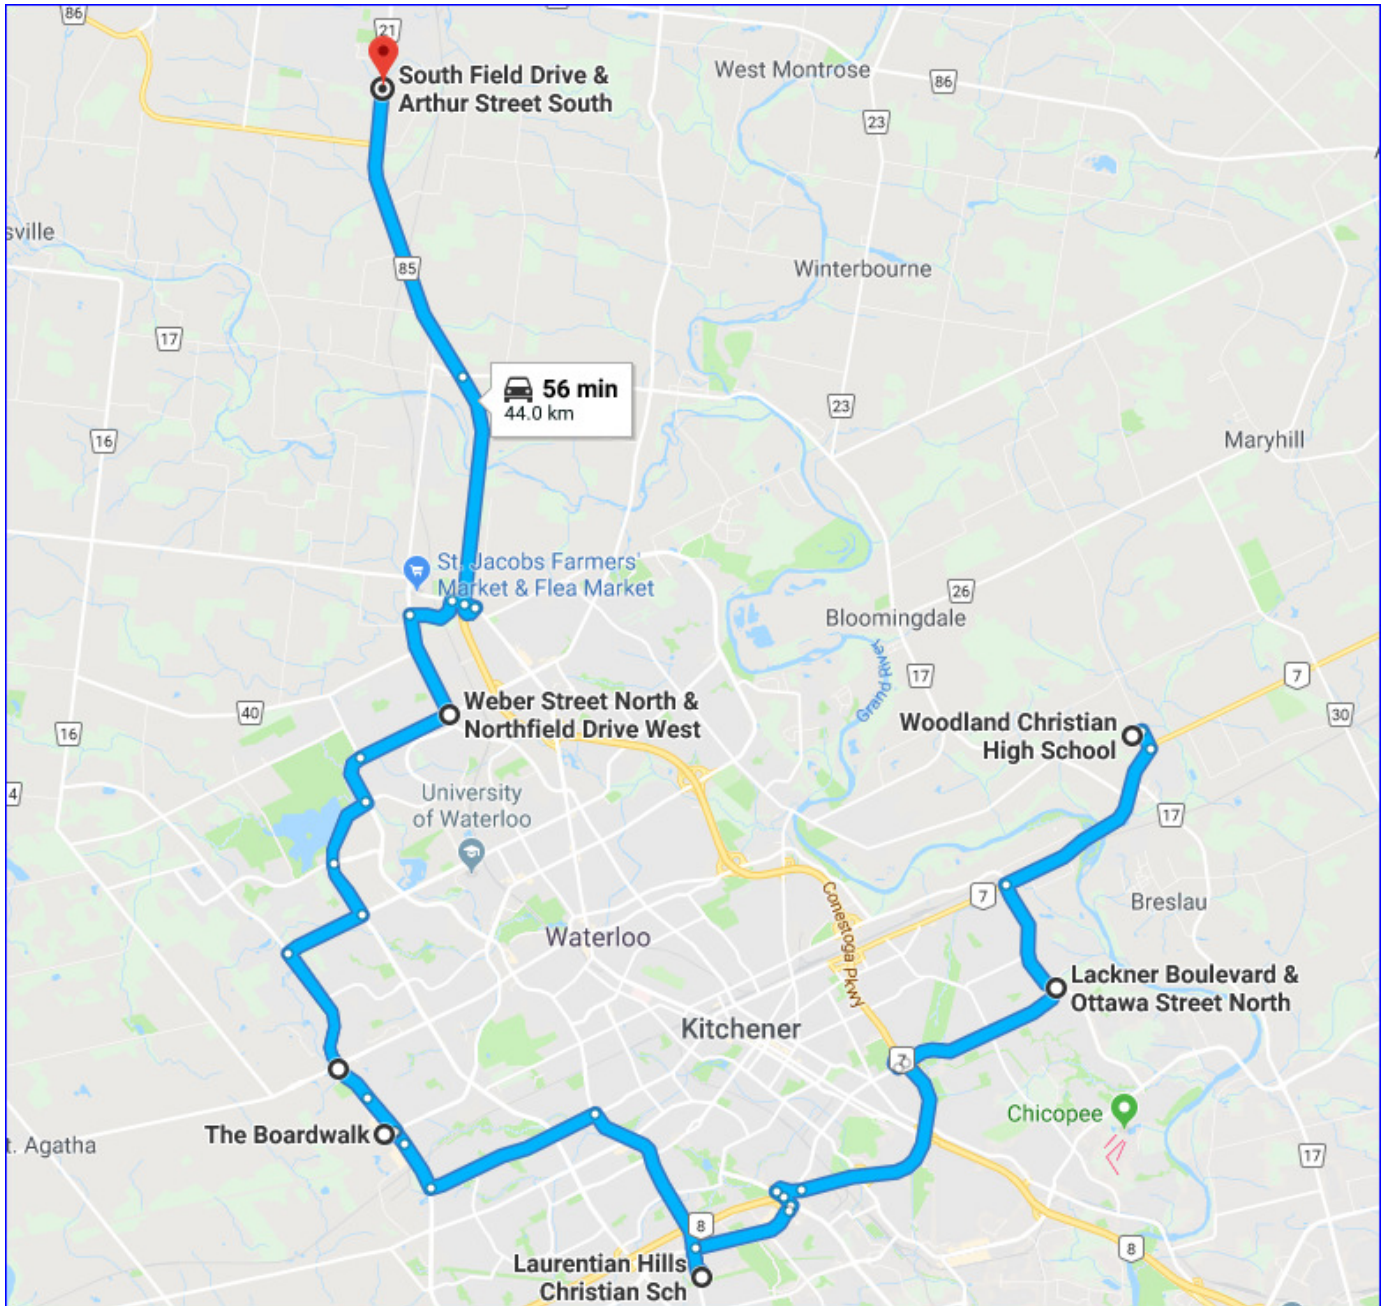

After School Late Bus K/W area

Route:

Hwy 7 / Lackner / Ottawa / Trussler / Ira Needles / Erbsville / Columbia / Westmount / Northfield/Hwy 85

Stops:

Leave WCHS **5:40pm** / Ottawa/Lackner (Plaza) **5:50pm** / Laurentian Hills Christian School **6:05pm** / Ira Needles & Victoria (Plaza) **6:15pm** / Northfield Dr & Weber Plaza **6:30pm** / Arthur St & S. Field (Tim Horton) **6:45pm**

After School Late Bus Listowel/Drayton area

Route:

Spitzig / Durant / Hahn / Hwy 86 / Middlebrook / 8th Line / Wellington Rd 8 / Hwy 23 / Hwy 86

Stops:

Leave WCHS **5:40pm** Drayton CRC 88 Main St **6:20pm** Palmerston (stop TBD) **6:40pm** Listowel Ag Hall **6:55pm**

After School Late Bus Cambridge area

Route:

Hwy 7 / Fountain / Maple Grove / Fisher Mills / Franklin Blvd / Myers Rd / Hwy 24 / Coronation Blvd / Fountain

Stops:

Leave WCHS **5:40pm** Franklin Blvd & Jamieson Pkwy (Woodland Park Plaza) **6:05pm**

Cambridge Christian School **6:20pm** Breslau Bus Parking

After School Late Bus Guelph area

Route:

Hwy7 / CR32 / Paisley Rd / Hanlon Expressway / College Ave / Victoria Rd

Stops:

Leave WCHS **5:40pm** Paisley Rd & Imperial Rd Plaza **5:55pm**