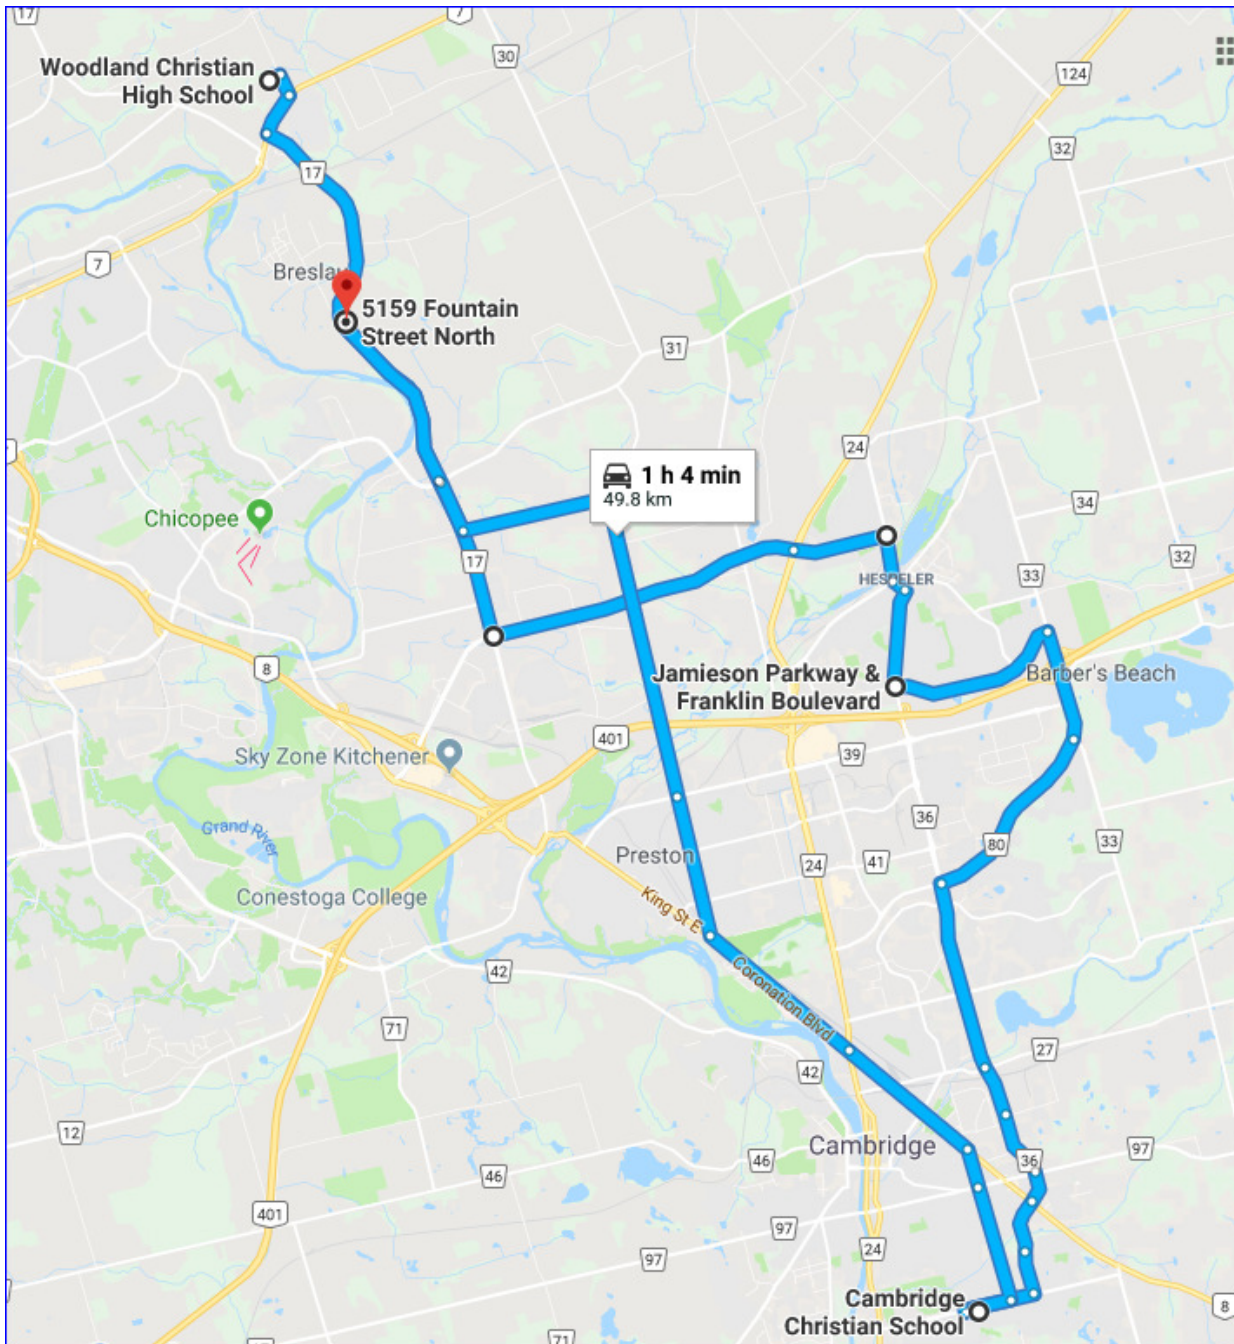

After School Late Bus K/W area

Route:

Hwy 7 / Lackner / Ottawa / Trussler / Ira Needles / Erbsville / Columbia / Westmount / Northfield/Hwy 85

Stops:

Leave WCHS **5:40pm** / Ottawa/Lackner (Plaza) **5:50pm** / Laurentian Hills Christian School **6:05pm** / Ira Needles & Victoria (Plaza) **6:15pm** / Northfield Dr & Weber Plaza **6:30pm** / Arthur St & S. Field (Tim Horton) **6:45pm**

After School Late Bus Listowel/Drayton area

Route:

Spitzig / St. Charles / Sawmill / Northfield / 8th Line / Wellington Rd 17 / Wellington Rd 8 / Hwy 23 / Hwy 86

Stops:

Leave WCHS **5:40pm** Drayton CRC 88 Main St **6:20pm** Palmerston (Foodland) **6:40pm** Listowel Ag Hall **6:55pm**

After School Late Bus Cambridge area

Route:

Hwy 7 / Fountain / Maple Grove / Fisher Mills / Franklin Blvd / Myers Rd / Hwy 24 / Coronation Blvd / Fountain

Stops:

Leave WCHS **5:40pm** Franklin Blvd & Jamieson Pkwy (Woodland Park Plaza) **6:05pm**

Cambridge Christian School **6:20pm** Breslau Bus Parking

After School Late Bus Guelph area

Route:

Hwy7 / CR32 / Paisley Rd / Hanlon Expressway / College Ave / Victoria Rd

Stops:

Leave WCHS **5:40pm** Paisley Rd & Imperial Rd Plaza **5:55pm**