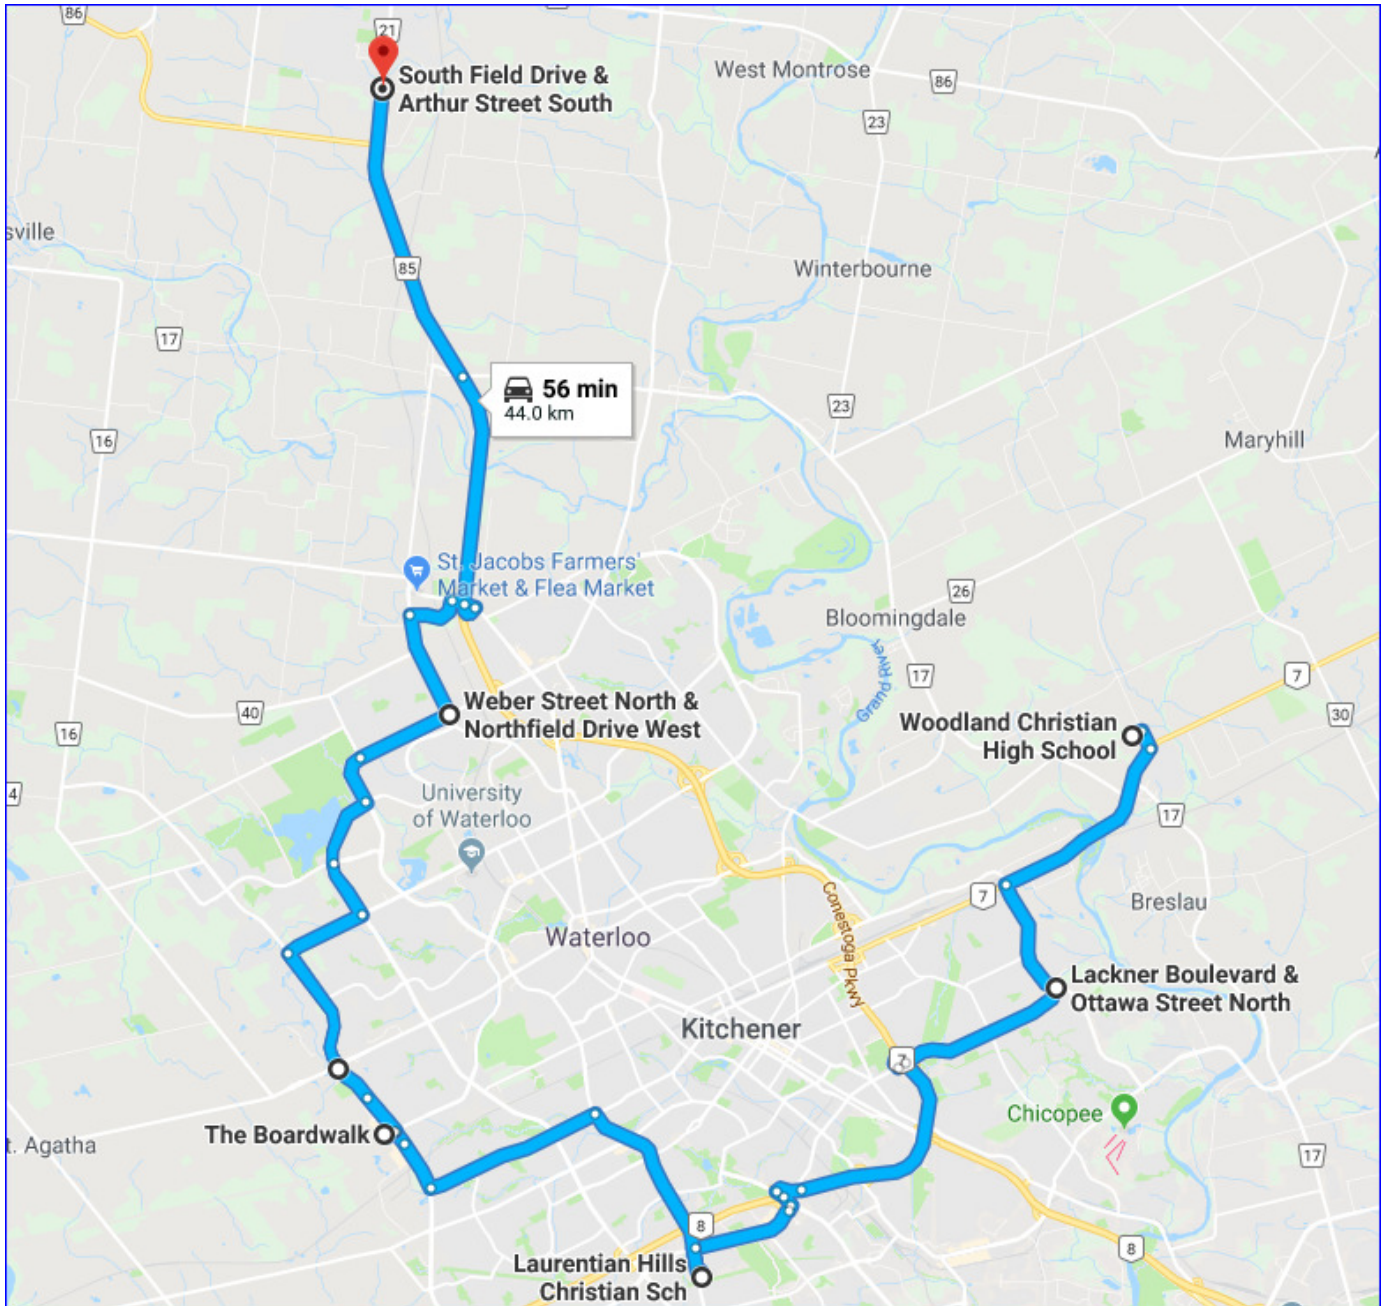

After School Late Bus K/W area

Route:

Hwy 7 / Lackner / Ottawa / Trussler / Ira Needles / Erbsville / Columbia / Westmount / Northfield/Hwy 85

Stops:

Leave WCHS **5:40pm** / Ottawa/Lackner (Plaza) **5:50pm** / Laurentian Hills Christian School **6:05pm** / Ira Needles & Victoria (Plaza) **6:15pm** / Northfield Dr & Weber Plaza **6:30pm** / Arthur St & S. Field (Tim Horton) **6:45pm**

After School Late Bus Listowel/Drayton area

Route:

Spitzig / St. Charles / Sawmill / Northfield / 8th Line / Wellington Rd 17 / Wellington Rd 8 / Hwy 23 / Hwy 86

Stops:

Leave WCHS **5:40pm** Drayton CRC 88 Main St **6:20pm** Palmerston (Foodland) **6:40pm** Listowel Ag Hall **6:55pm**

After School Late Bus Cambridge area

Route:

Hwy 7 / Fountain / Maple Grove / Fisher Mills / Franklin Blvd / Myers Rd / Hwy 24 / Coronation Blvd / Fountain

Stops:

Leave WCHS **5:40pm** Franklin Blvd & Jamieson Pkwy (Woodland Park Plaza) **6:05pm**

Cambridge Christian School **6:20pm** Breslau Bus Parking

After School Late Bus Guelph area

Route:

Hwy7 / CR32 / Paisley Rd / Hanlon Expressway / College Ave / Victoria Rd

Stops:

Leave WCHS **5:40pm** Paisley Rd & Imperial Rd Plaza **5:55pm**